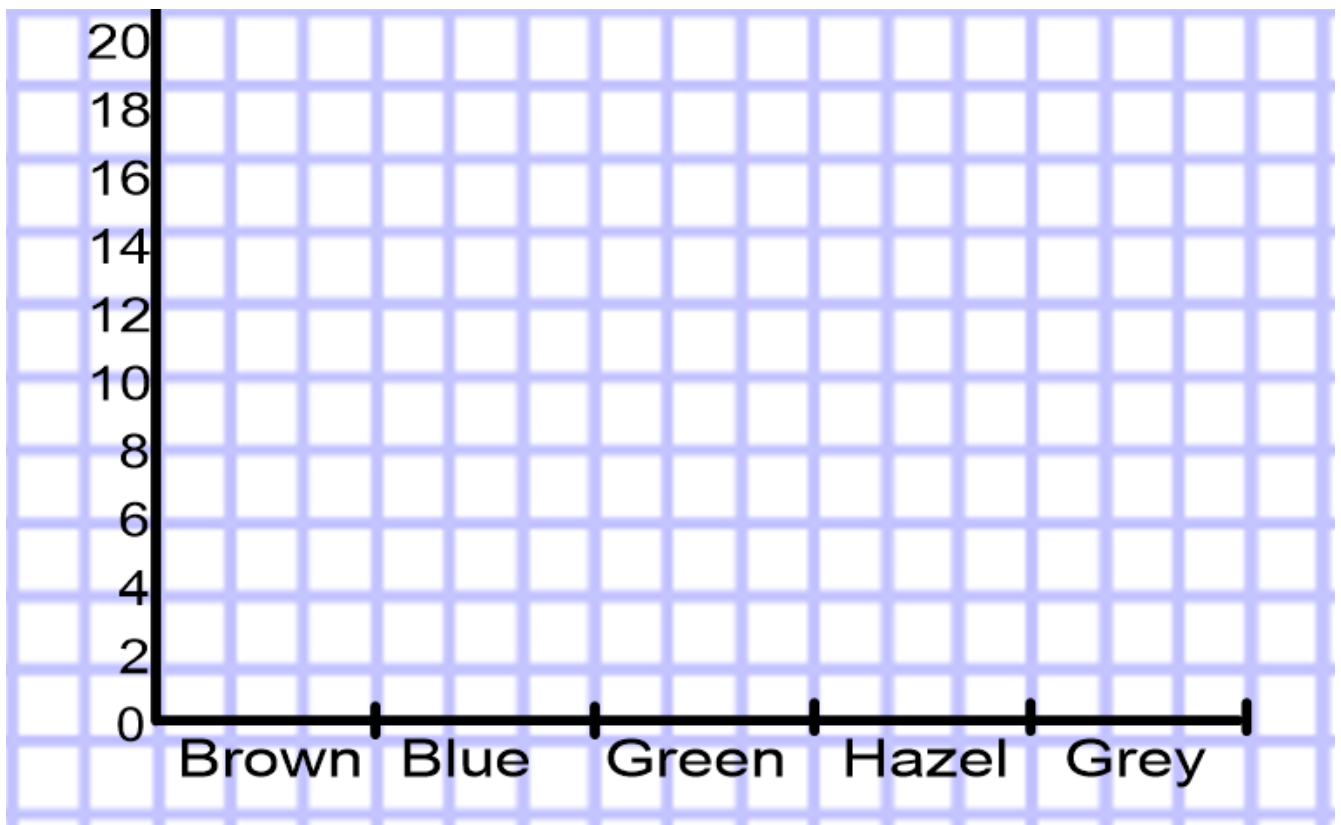

Block Diagrams

Children in Year Two counted the number of felt tips in one of the classrooms.

Their results are in the table.

Colour of Felt Tip	Total
Red	5
Blue	4
Yellow	10
Green	13
Purple	7

Show these results on a block diagram.

Block Diagrams

Ben wanted to find out the eye colour of all of his friends.

He made a table with his results. Use the table to make a block diagram. Take care with the number labels up the side!

Colour of Felt Tip	Total
Brown	6
Blue	12
Green	12
Hazel	5
Grey	3