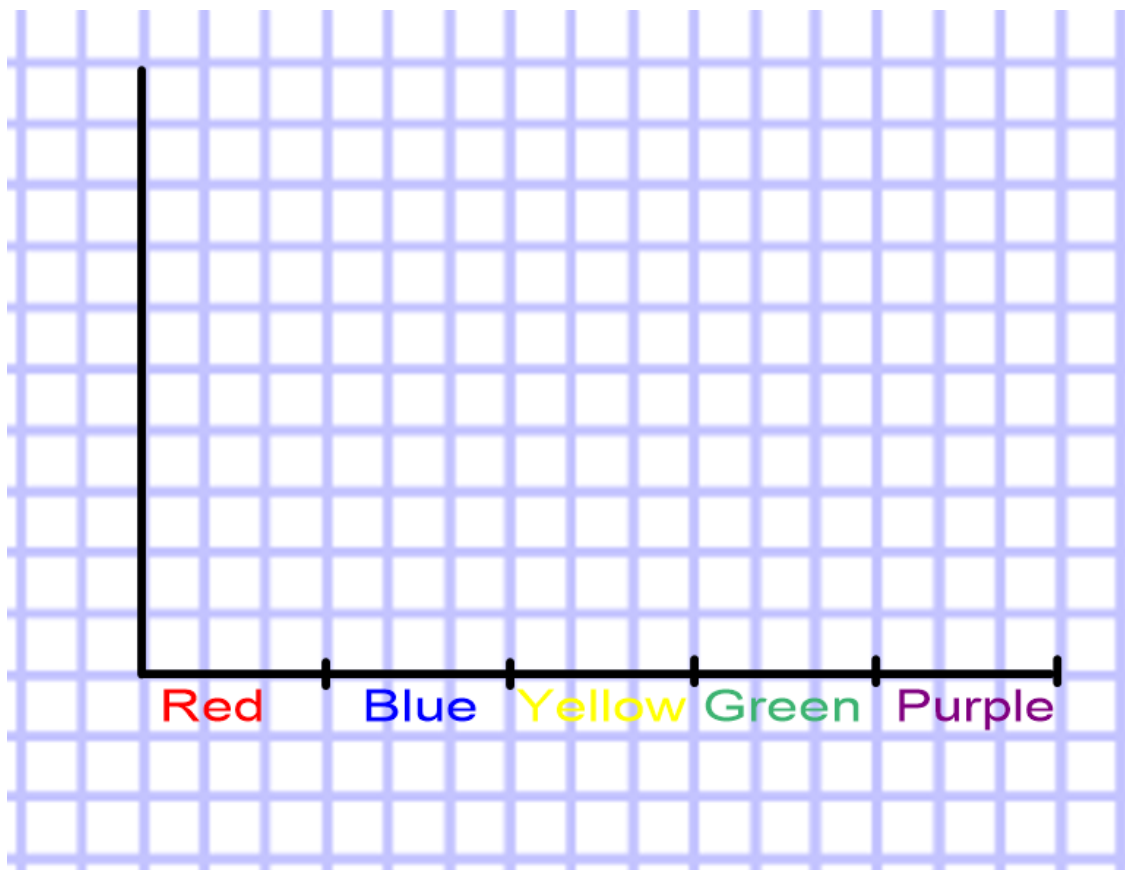

Block Diagrams

Children in Year Two counted the number of felt tips in one of the classrooms.

Their results are in the table.

Colour of Felt Tip	Total
Red	5
Blue	4
Yellow	10
Green	13
Purple	7

Show these results on a block diagram.

Block Diagrams

Ben wanted to find out the eye colour of all of his friends.

He made a table with his results. Use the table to make a block diagram. Take care with the number labels up the side!

Colour of Felt Tip	Total
Brown	6
Blue	12
Green	12
Hazel	5
Grey	3